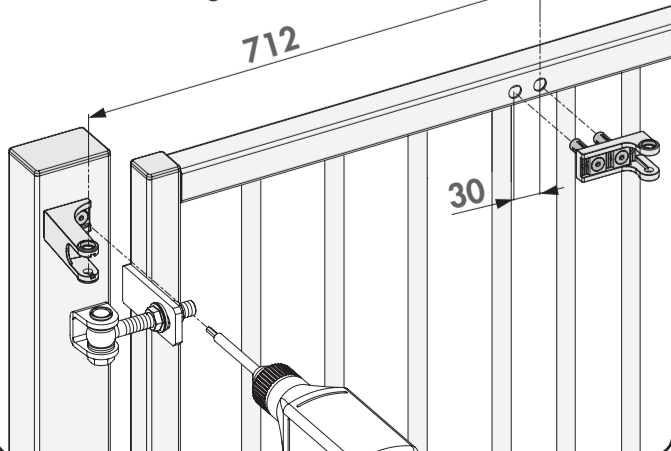

SAMSON-2: INSTALLATION INSTRUCTION

① Package content

1. Quick-Fix
2. 90° and Moroccan hinge post bracket
3. 180° post bracket
4. Fixation bolts
5. 90° and Moroccan hinge tail bracket
6. 180° tail bracket
7. Tail bracket bolts
8. Samson gate closer
9. Plastic filler plugs
10. Gate bracket

② Mounting situations

③ Accessories

④ Profile and gate preparation

⑤ Mounting the brackets

② Mounting situations

③ Accessories

④ Profile and gate preparation

⑤ Mounting the brackets