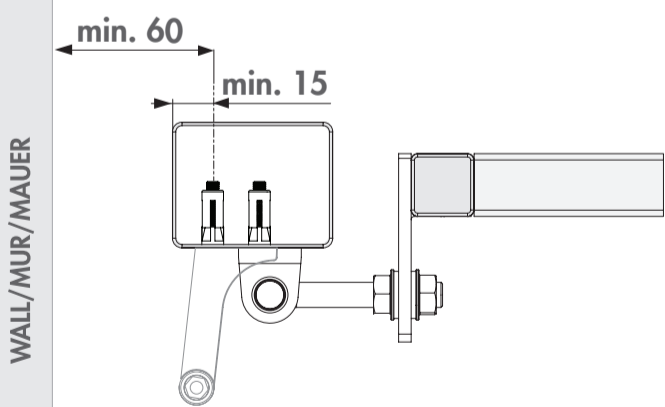

SAMSON-2: INSTALLATION INSTRUCTION

① Package content

1. Quick-Fix
2. 90° and Moroccan hinge post bracket
3. 180° post bracket
4. Fixation bolts
5. 90° and Moroccan hinge tail bracket
6. 180° tail bracket
7. Tail bracket bolts
8. Samson gate closer
9. Plastic filler plugs
10. Gate bracket

② Mounting situations

③ Accessories

④ Profile and gate preparation

⑤ Mounting the brackets

② Mounting situations

③ Accessories

④ Profile and gate preparation

⑤ Mounting the brackets