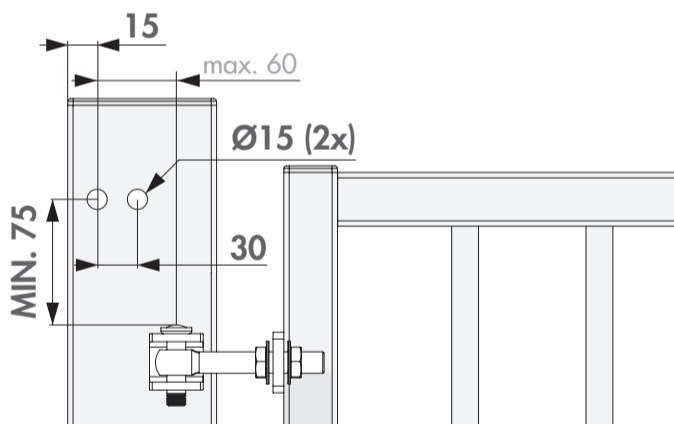

② Mounting situations

③ Accessories

④ Profile and gate preparation